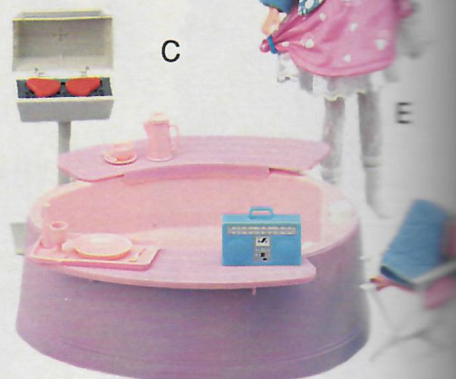

C

E

Maxie and Friends

A Maxie's Babysitting Family House. Has four rooms. Comes with furniture and accessories. Made of heavy, durable, washable plastic. Unassembled—pieces snap together. Mansion stands 48 in. wide x 36 in. high when assembled. Can be used with all 11½ in. dolls. Imported from Thailand. For ages 4 years and up.

XU650-3379 A—Del. wt. 10 lbs.....**39.99**

B Perfect Prom Maxie by Hasbro. Scented and pretty for prom night in her shimmering dress with matching accessories. Comes with scented heart charm and cord necklace for you. Fully articulated 11½-in. tall doll has knees that bend, waist that turns. Comb and style her long blonde hair. Plastic and polyester fabric. Imported from China. For ages 5 years and up.

XU 650-3403 A—Del. wt. 1 lb.....**12.99**

C Maxie Pacific Hot Tub Patio Set. Maxie can relax in this hot tub with authentic swirling action. Manually operated pump. Accessories included. 9¼x11x3½ in. high. Some assembly required. Plastic. Can be used for all 11½ in. dolls. For ages 4 and up. Imported from China.

XU 650-3395 A—Del. wt. 2.20 lbs **11.99**

D Maxie Maximum 4x4. Includes extra wheel on rear and picnic basket. Some assembly required. Plastic. For use with all 11½ in. dolls. For ages 4 years and up. Imported from China.

XU 650-3387 A—Del. wt. 3.20 lb..... **14.99**

E Lookin' Smart Maxie by Hasbro. Maxie goes to the head of the class in this outfit. Hair pick included for styling Maxie's long hair. Fully articulated 11½ in. poseable doll has knees that bend and waist that turns. Plastic and fabric. For 5 years and up. Imported from China.

XU 650-3411 A—Del. wt. 1 lb **9.99**

F Maxie's Too Cool Locker by Hasbro. Closed, it looks like a regular locker; opened, it holds a shower, vanity, exercise bench, and storage locker. Includes exercise and hair accessories for Maxie. Closed, it's 13x3½x13½ in. high. Unassembled. Plastic. For ages 5 years and up.

XU 650-3429 A—Del. wt. 5 lbs **16.99**

G FashionStar Fillies by Kenner®. Each horse has a beautiful pearlized body. Comes with numerous fashion accessories and a personalized brush so you can create exciting looks. Plastic body and nylon hair. 8¼ in. high. Imported from Hong Kong. For ages 4 years and up. Fashionstar Fillies Horse character: 01 Joelle; 02 Niki; 03 Chloe. State character number-and-name.

XU 650-3437 B—Del. wt. 1.25 lb ..... Each **9.99**